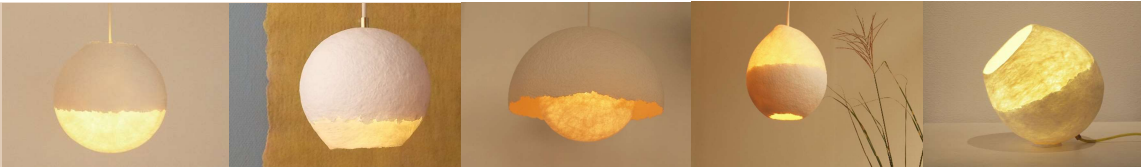

FELT+PAPER - Vilt aan Zee 2023

included 21 % tax, excluded shipping costs and import costs

maat / size	TYPE I - pulp upper part opening up - round shape	TYPE II - pulp upper part opening down - round shape	TYPE III - pulp upper part 2 separate round shades	TYPE IV - pulp down part two openings- egg shape	TYPE V - pulp down part table lamp - opening up	decoration +	decoration ++
						draad/thread zijde/silk gekleurd/colored wool	gekleurd/colored pulp
25 cm	325,00 €	325,00 €	375,00 €	325,00 €	340,00 €	17,50 €	75,00 €
30 cm	425,00 €	425,00 €	475,00 €	425,00 €	440,00 €	25,00 €	75,00 €
35 cm	525,00 €	525,00 €	575,00 €	525,00 €	540,00 €	30,00 €	85,00 €
40 cm	625,00 €	625,00 €	675,00 €	625,00 €	640,00 €	35,00 €	85,00 €
45 cm	725,00 €	725,00 €	775,00 €	725,00 €	740,00 €	40,00 €	95,00 €
50 cm	825,00 €	825,00 €	875,00 €	825,00 €	840,00 €	50,00 €	95,00 €

Lamps will be sent with 2 m electric wire, fitting, construction and ceiling cap